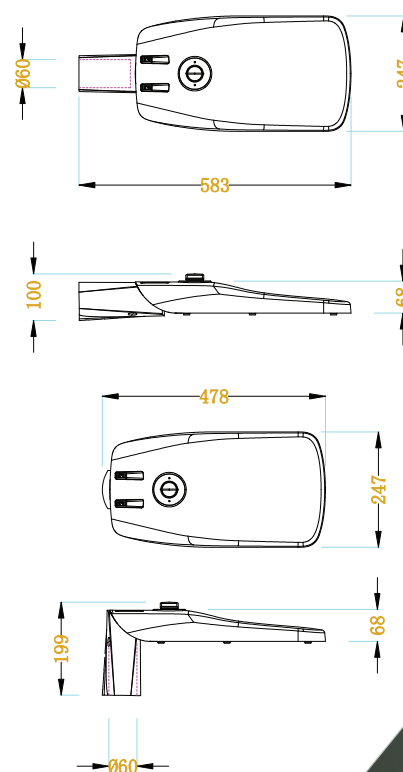

### PRODUCT DESCRIPTION

This street light with 30 W, can be used in many different applications, for example public places, outdoor, parking lots and side walks. The light has 5 meters of cables for a simple installation and a IP66 level.

### TECHNICAL DATA

Input voltage	100-277 VAC
Rated power	30 W
Color Temp	3000 K
LED Quantity	16 Pcs
Luminous Flux	3 600 LM (120Lum/W)
Lens	Wide (316022)
Installation Pipe diameter	60 mm
Cable length	5 m
LED life time	70 000 h
Installation height	3-5 m
Electric current	1050 mA
Product size	482*246*72 mm
Weight	4 kg
Temperature	- 40 to +50 °C
IP Classification	IP66
Socket	Zhaga socket
Certification	CE, CB

### LIGHT CURVE

POLE	DIAMETER
3 meter	11 meter
5 meter	13 meter