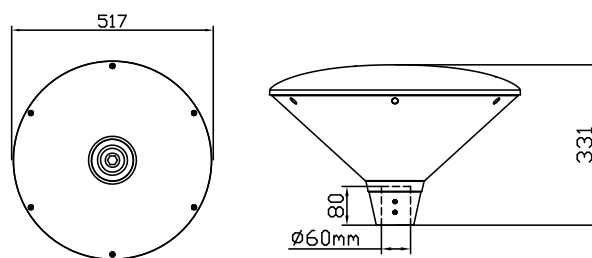

## PRODUCT DESCRIPTION

This garden light with 40 W, can be used in many different applications, for example side walks, public places, outdoor and parking lots. The light has 7 meters of cables for a simple installation and a IP66 level.

## TECHNICAL DATA

Input voltage	100-277 VAC
Rated power	40 W
Color Temp	4000 K
LED Quantity	96 Pcs
Luminous Flux	5 200 LM (130Lum/W)
Lens	Wide (Garden lights)
Installation Pipe diameter	60 mm
Cable length	7 m
LED life time	70 000 h
Installation height	3-5 m
Product size	517*331 mm
Weight	6,3 kg
Temperature	- 40 to +50 °C
IP Classification	IP66
Certification	CE, CB

## LIGHT CURVE

POLE	DIAMETER
3 meter	11 meter
5 meter	13 meter